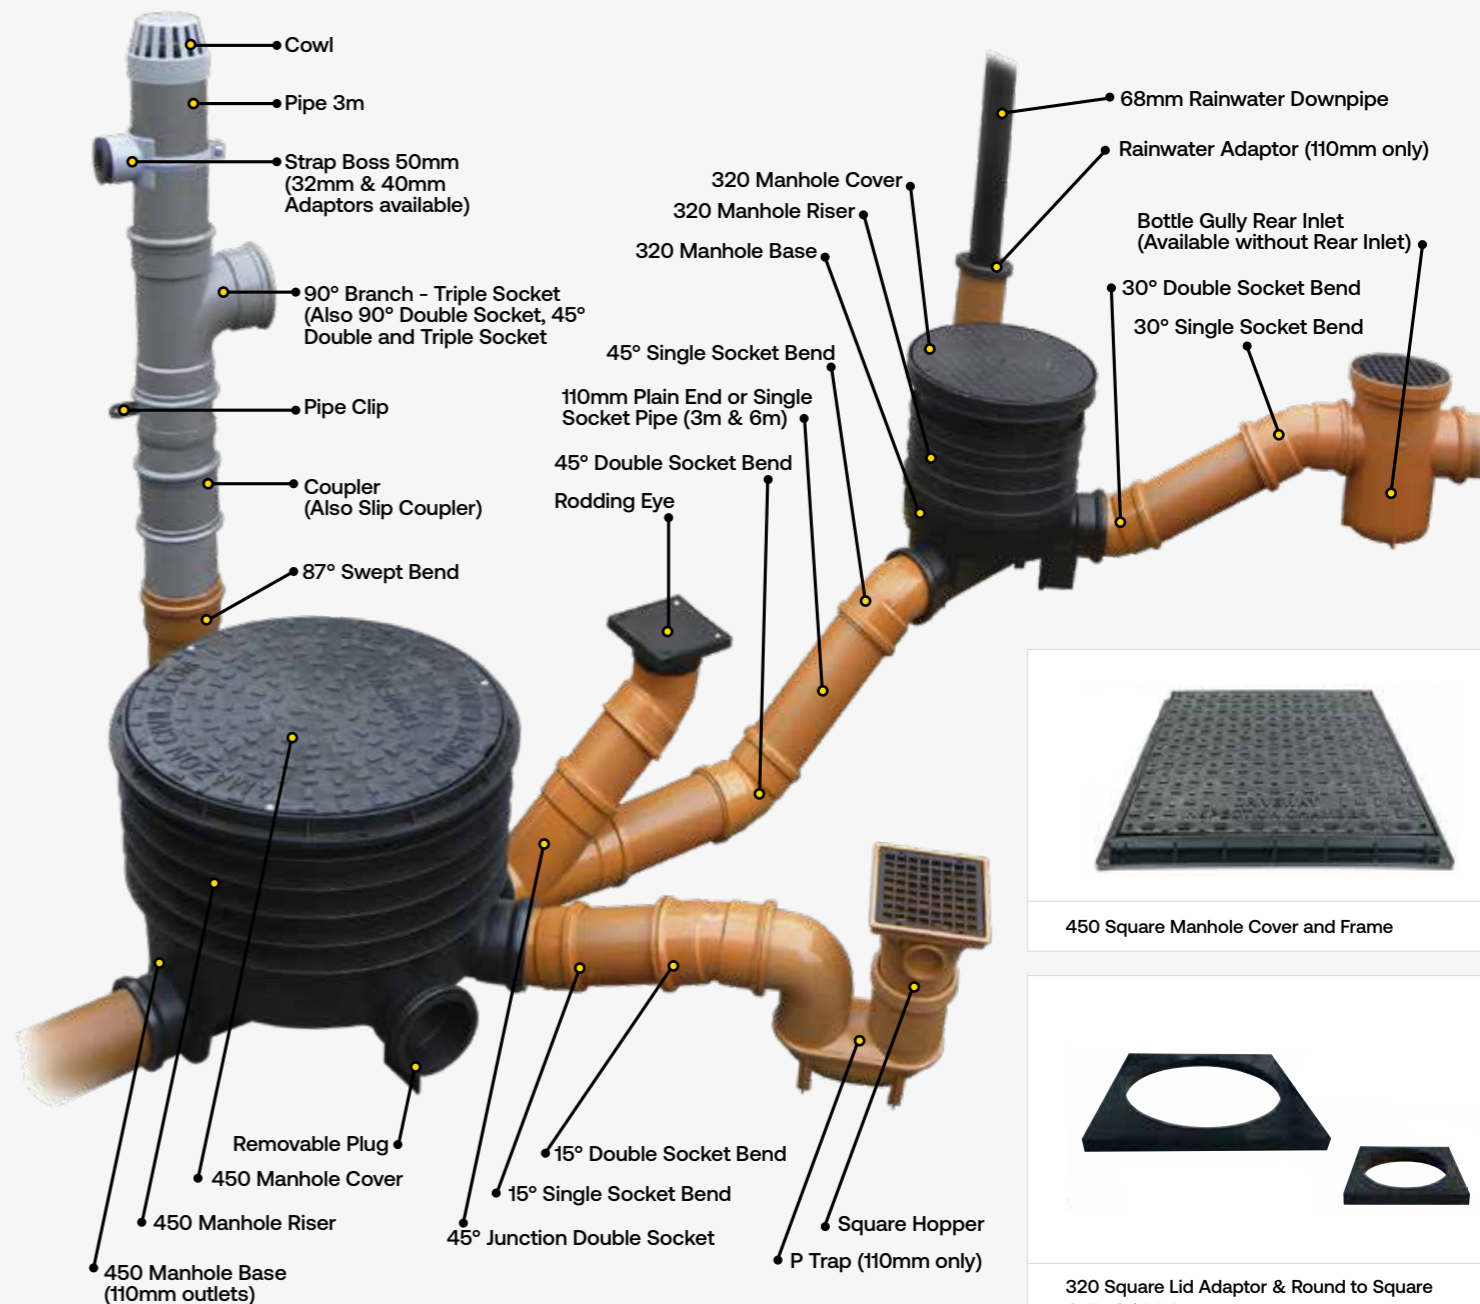

450 Square Manhole Cover and Frame

320 Square Lid Adaptor & Round to Square Gully Grid Adaptor

CONTACT US

PBS Norwich

29-31 Concorde Road
Norwich, Norfolk
NR6 6BJ

01603 484589
norwich@pbsanglia.co.uk

PBS Thetford