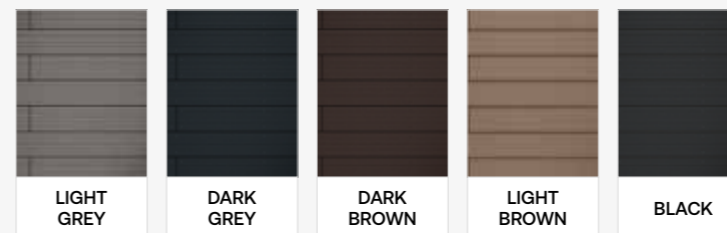

21mm x 132mm x 3600mm

* Essentials range is available in the reversible ribbed & grooved decking colours

Ribbed & Grooved Composite Decking

21mm x 136mm x 3600mm

25
YEAR
PERFORMANCE
WARRANTY

Woodgrain Composite Decking