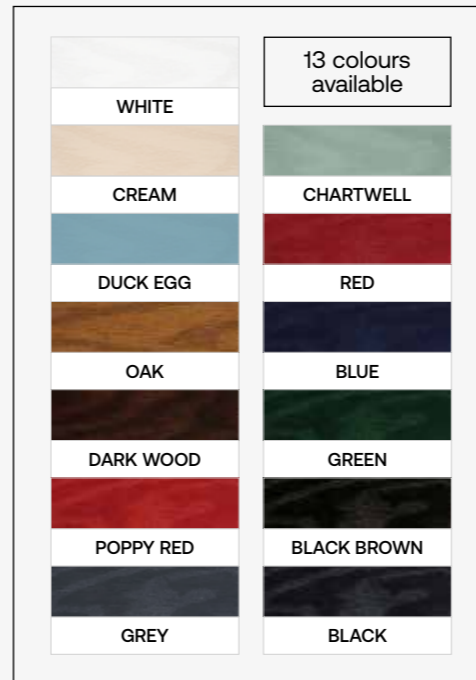

- ✓ Adjustable hinges & weatherbar now included as standard
- ✓ Looks like wood without the maintenance
- ✓ Choice of door styles, colours and hardware
- ✓ 70mm fully reinforced PVCu quality frame
- ✓ High security multipoint locking
- ✓ Tough, hardwearing GRP coloured skins 44mm highly insulated foam core

PICK YOUR GLASS TYPE

CLEAR	STIPPOLYTE	MINSTER	COTSWOLD	AUTUMN